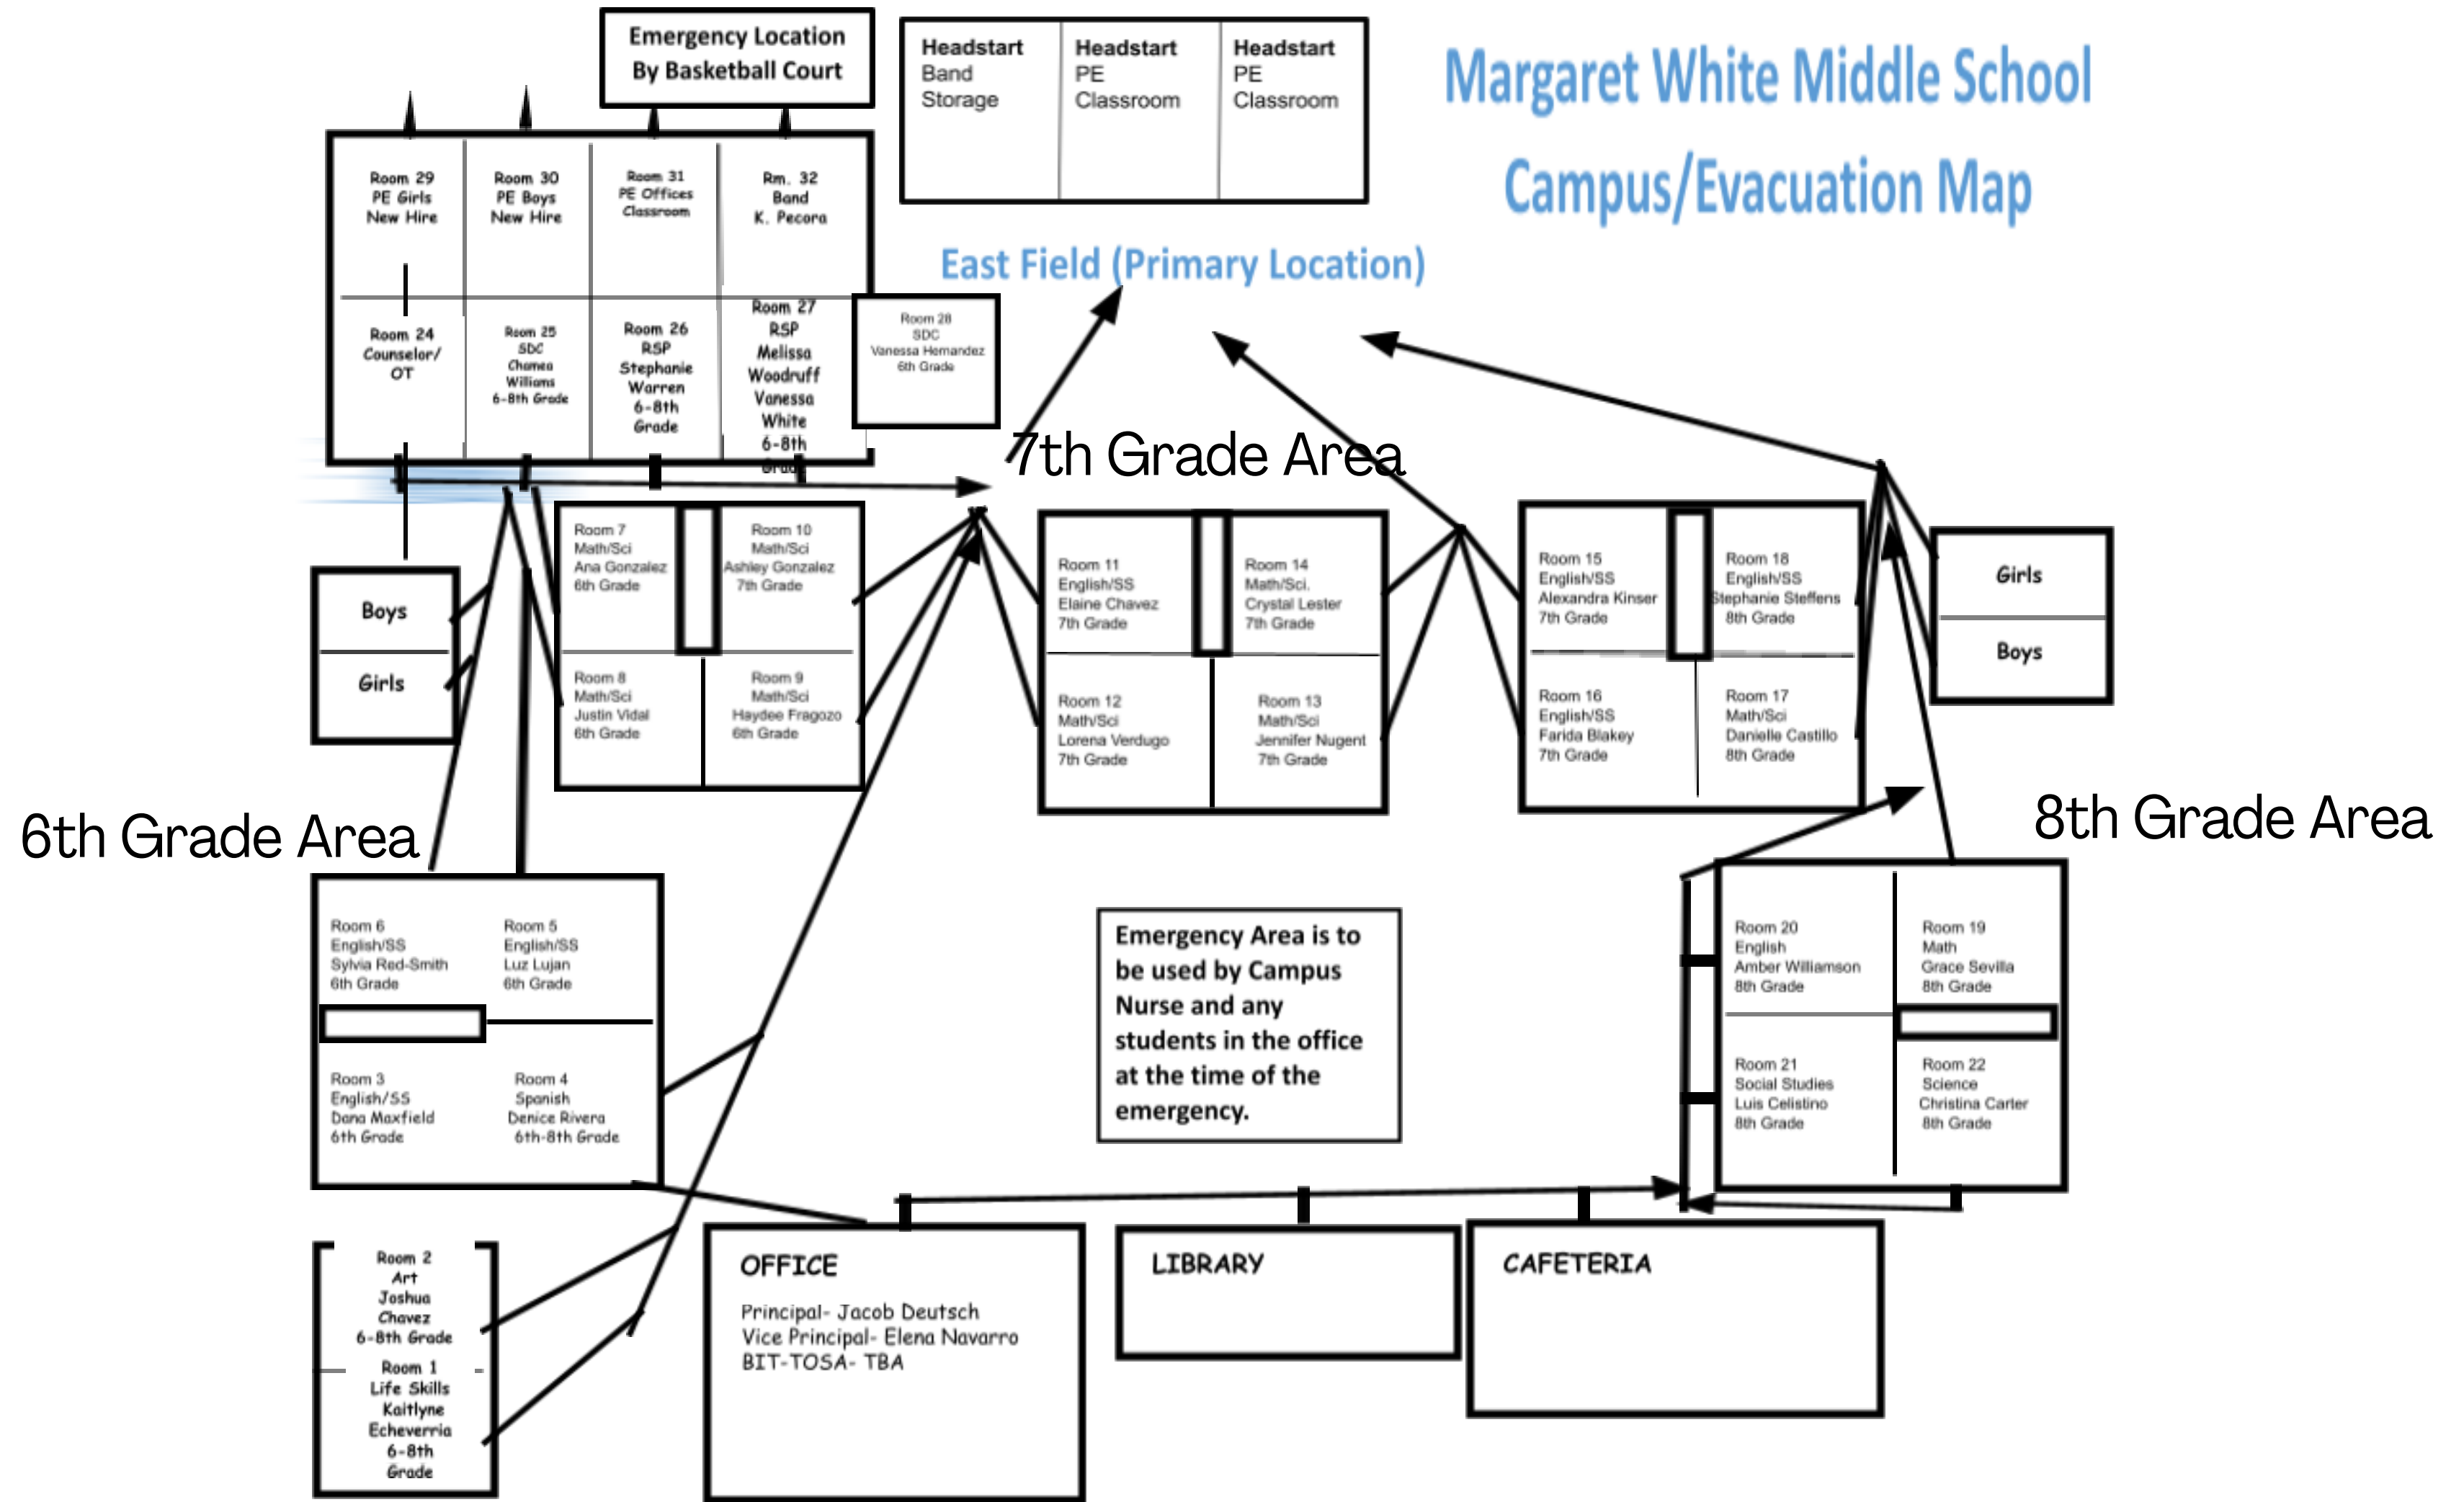

Margaret White Middle School Campus/Evacuation Map