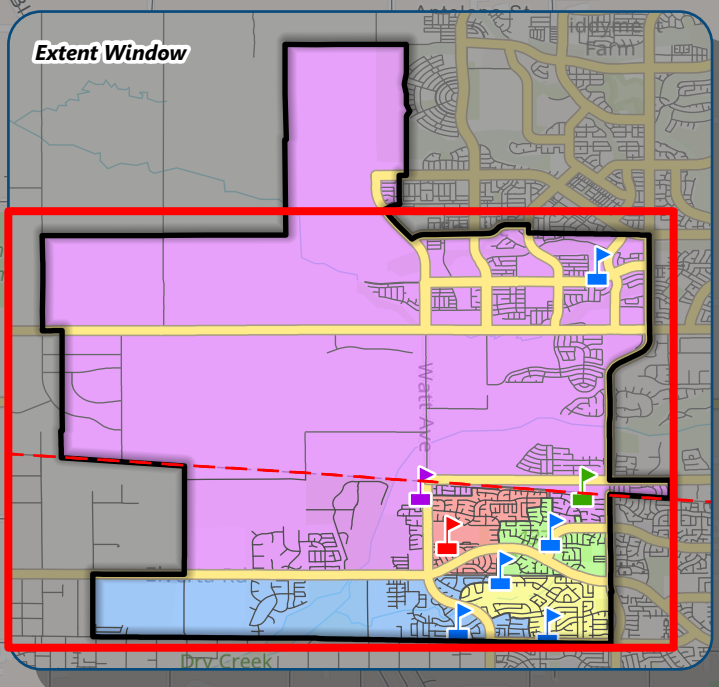

CENTER JOINT UNIFIED SCHOOL DISTRICT

BOARD OF TRUSTEES AREAS

Center Joint Unified School District (CJUSD)

County Boundary

CJUSD School Facilities

- Elementary School
- Middle School
- High School
- Alternative School

Approved Trustee Areas

- Trustee Area No. 1 (2026)
- Trustee Area No. 2 (2026)
- Trustee Area No. 3 (2028)
- Trustee Area No. 4 (2026)
- Trustee Area No. 5 (2028)

February 2026