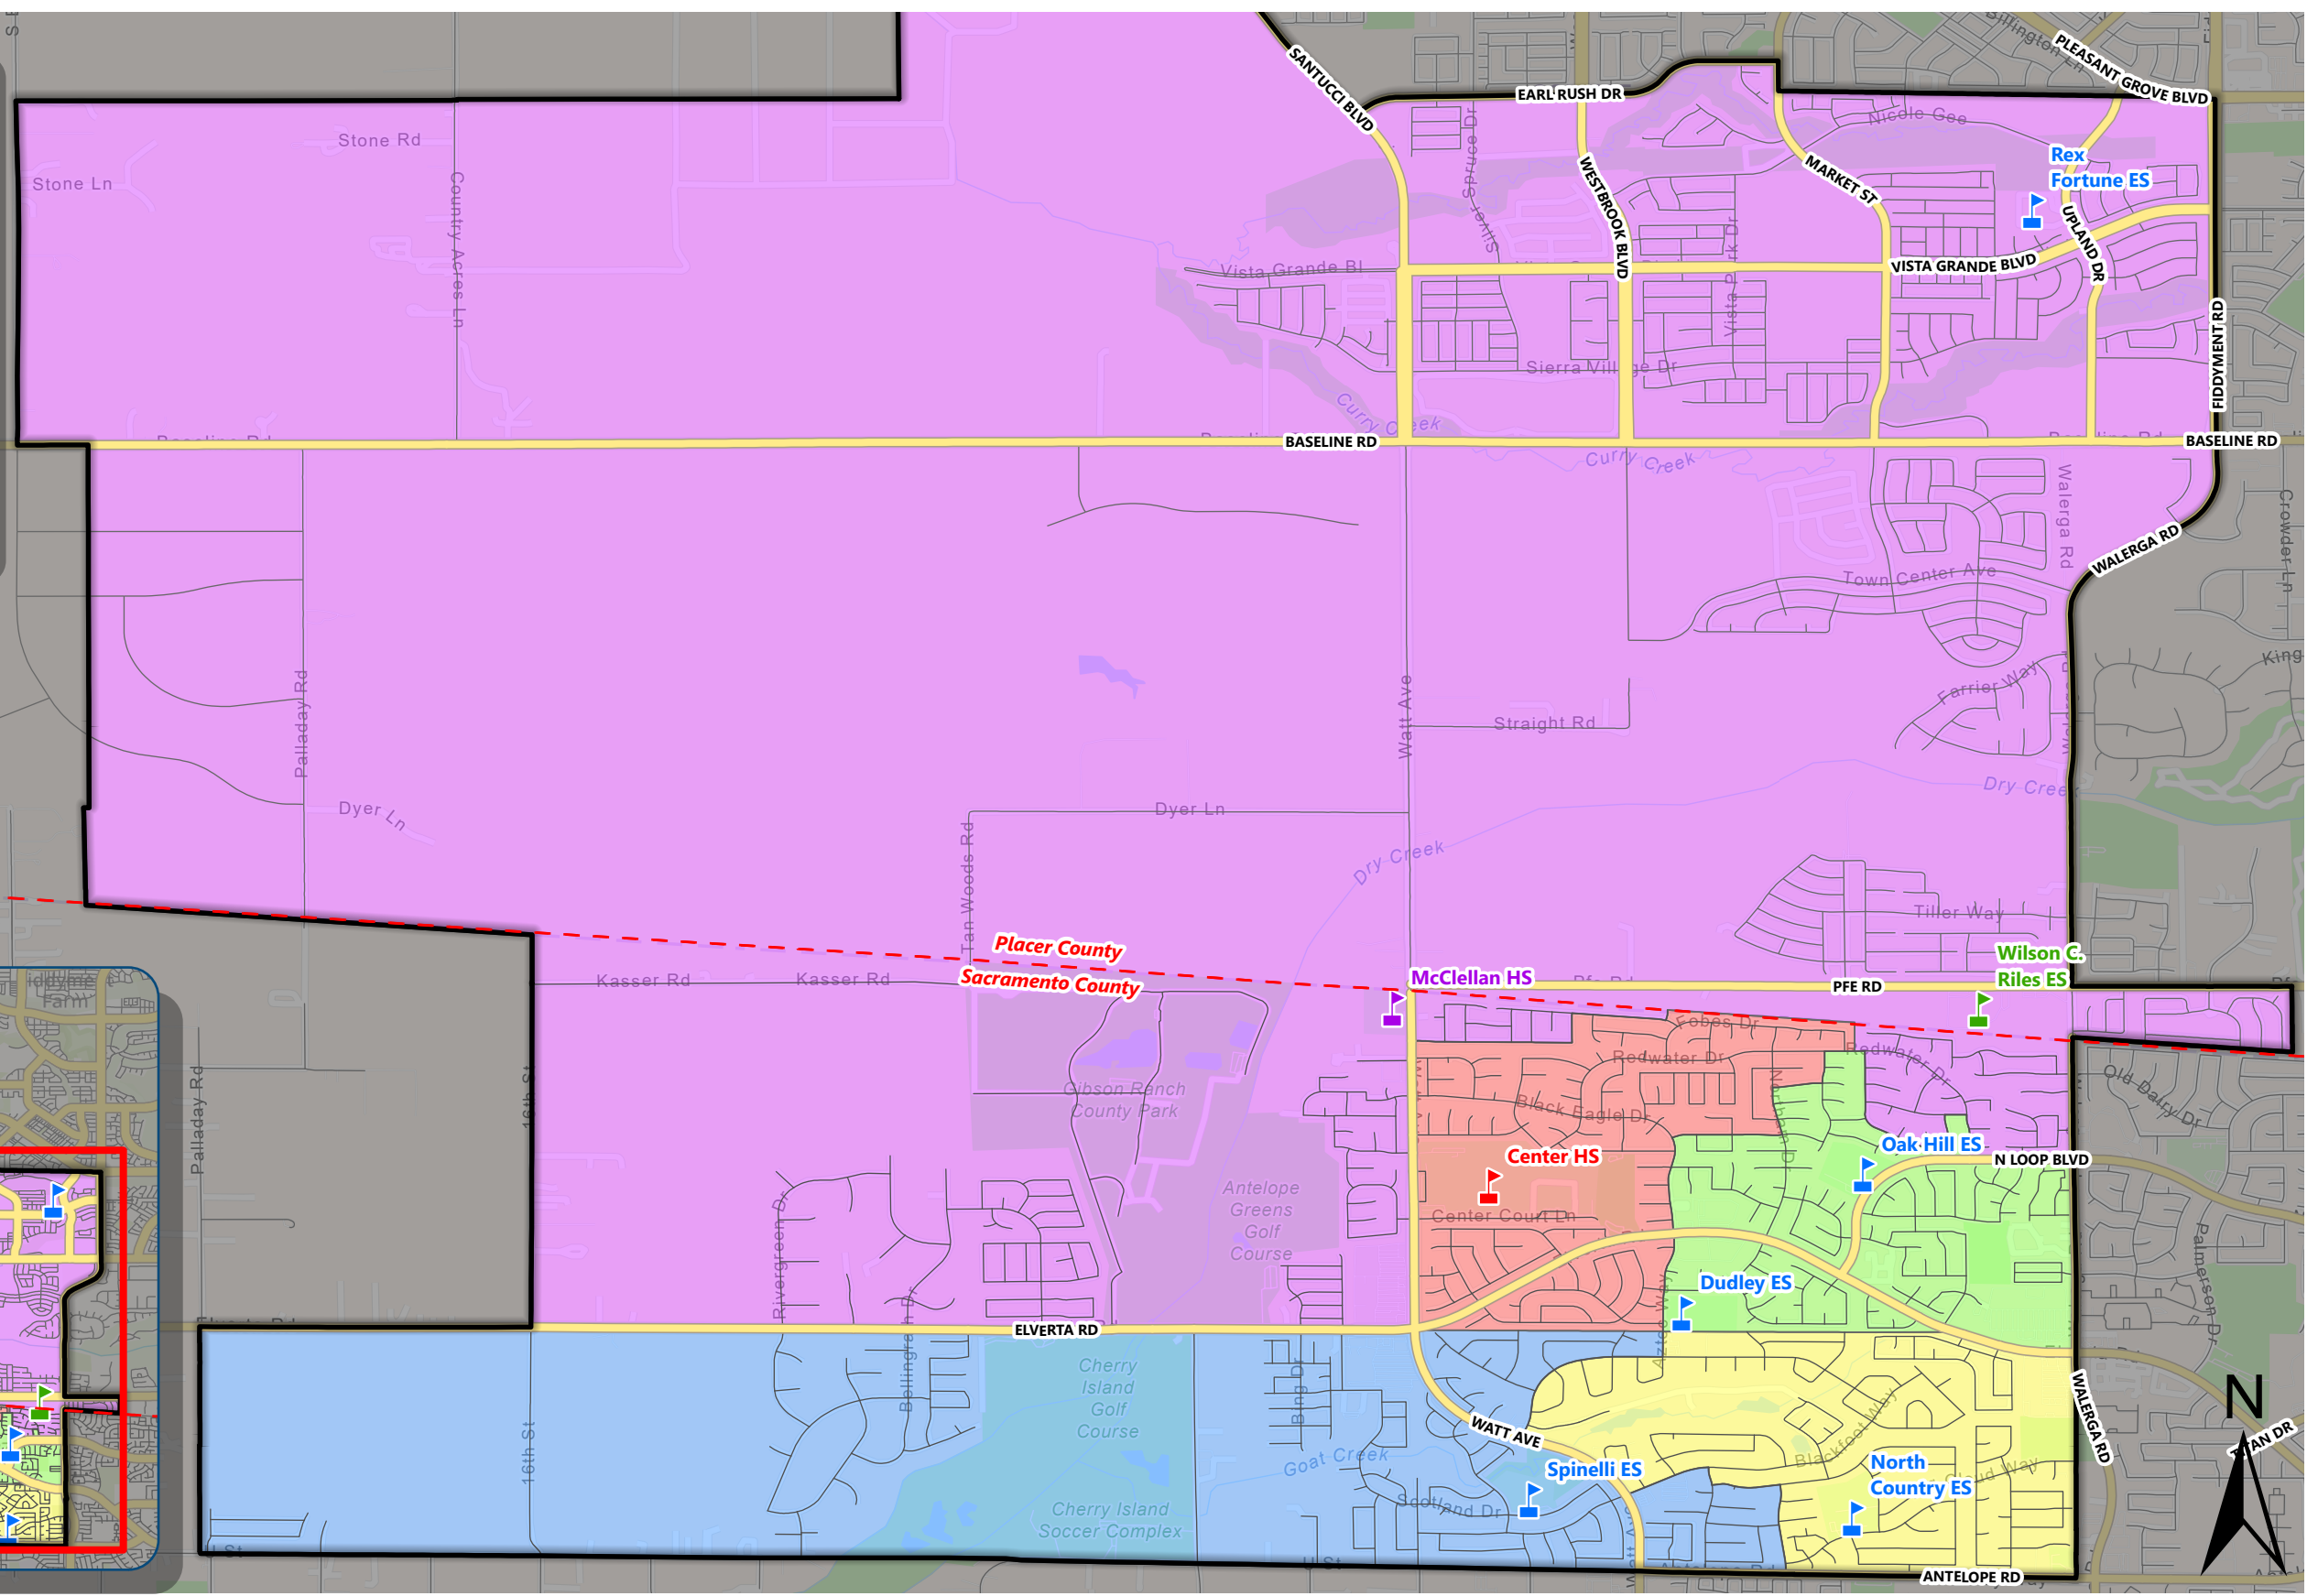

CENTER JOINT UNIFIED SCHOOL DISTRICT

BOARD OF TRUSTEES AREAS

Center Joint Unified School District (CJUSD)

County Boundary

CJUSD School Facilities

- Elementary School
- Middle School
- High School
- Alternative School

Approved Trustee Areas

- Trustee Area No. 1 (2026)
- Trustee Area No. 2 (2026)
- Trustee Area No. 3 (2028)
- Trustee Area No. 4 (2026)
- Trustee Area No. 5 (2028)

February 2026