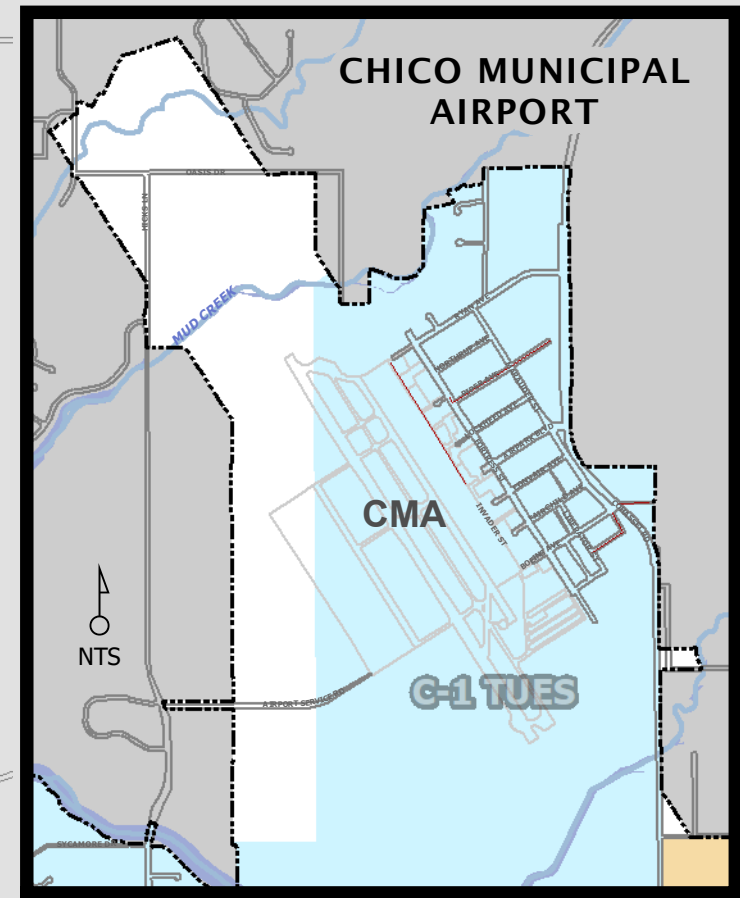

G-1 FRI

G-2 WED

CSUC

M-W-F

G-2 TUES

STREET SWEEPING SCHEDULE

■ C-1 Monday	■ C-2 Monday
■ C-1 Tuesday	■ C-2 Tuesday
■ C-1 Wednesday	■ C-2 Wednesday
■ C-1 Thursday	■ C-2 Thursday
■ C-1 Friday	■ C-2 Friday
■ Monday-Wednesday-Friday	

City of Chico
WEEKLY STREET SWEEPING SCHEDULE

- City/County Boundary
- Private Streets

Created: 4/5/2016
 Revised: 4/11/2016
 11/15/2016
 3/10/2017
 4/4/2018
 1/14/2020
 7/1/2020
 2/23/2023
 12/6/2023