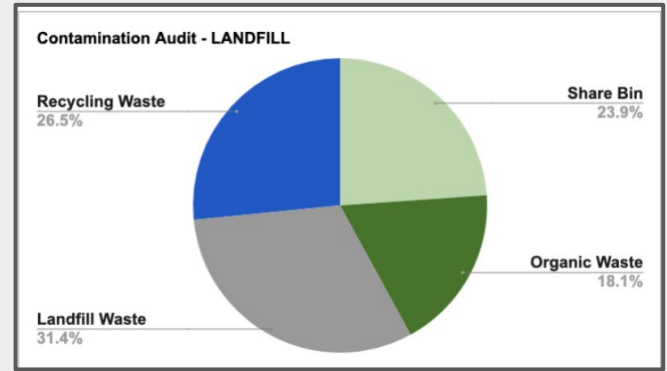

- Waste Station support
- Designed educational campaign to improve waste sorting
- Conducted Contamination Audit
- Decomposers lessons