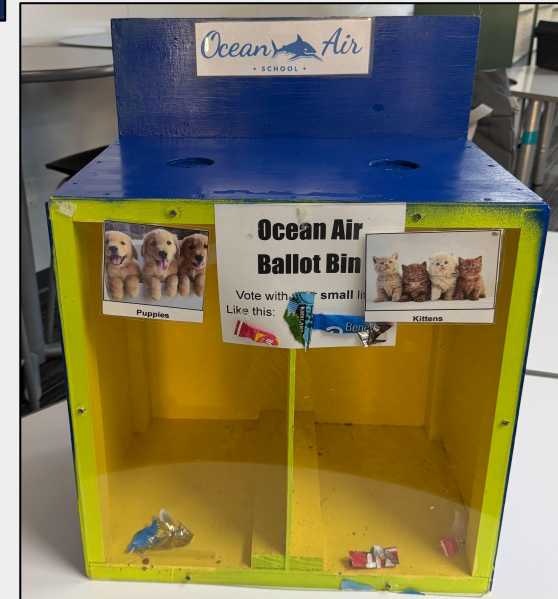

- Contamination Audit results showed decline in sorting performance
- Introduced fun and educational games at lunch
- Focused on litter at school and at home

bok programs
ENVIRONMENTAL EDUCATION

Del Mar
UNION SCHOOL DISTRICT