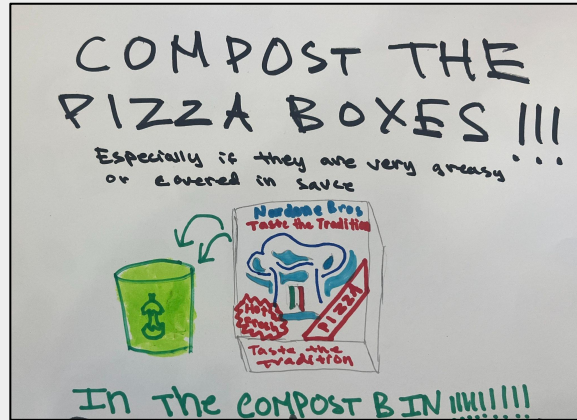

- Waste Station support
- School-wide outreach campaigns
- Contamination Audit success/areas to improve

Sage Canyon

• SCHOOL •

- Large all-grade Green Team
- Younger students tackled litter issues
- Older students started “Anti-Idle” campaign
- 2nd grade students compost with worms and explore garden science