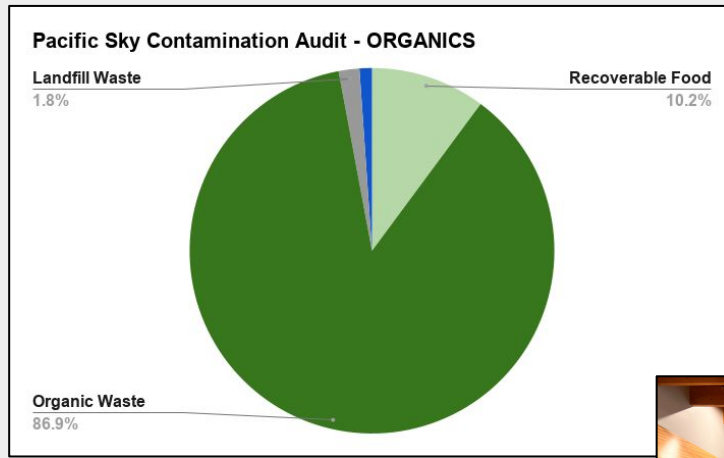

- Waste Station support
- School-wide outreach campaigns
- Contamination Audit success/areas to improve

Sage Canyon

• SCHOOL •

- Large all-grade Green Team
- Younger students tackled litter issues
- Older students started “Anti-Idle” campaign
- 2nd grade students compost with worms and explore garden science